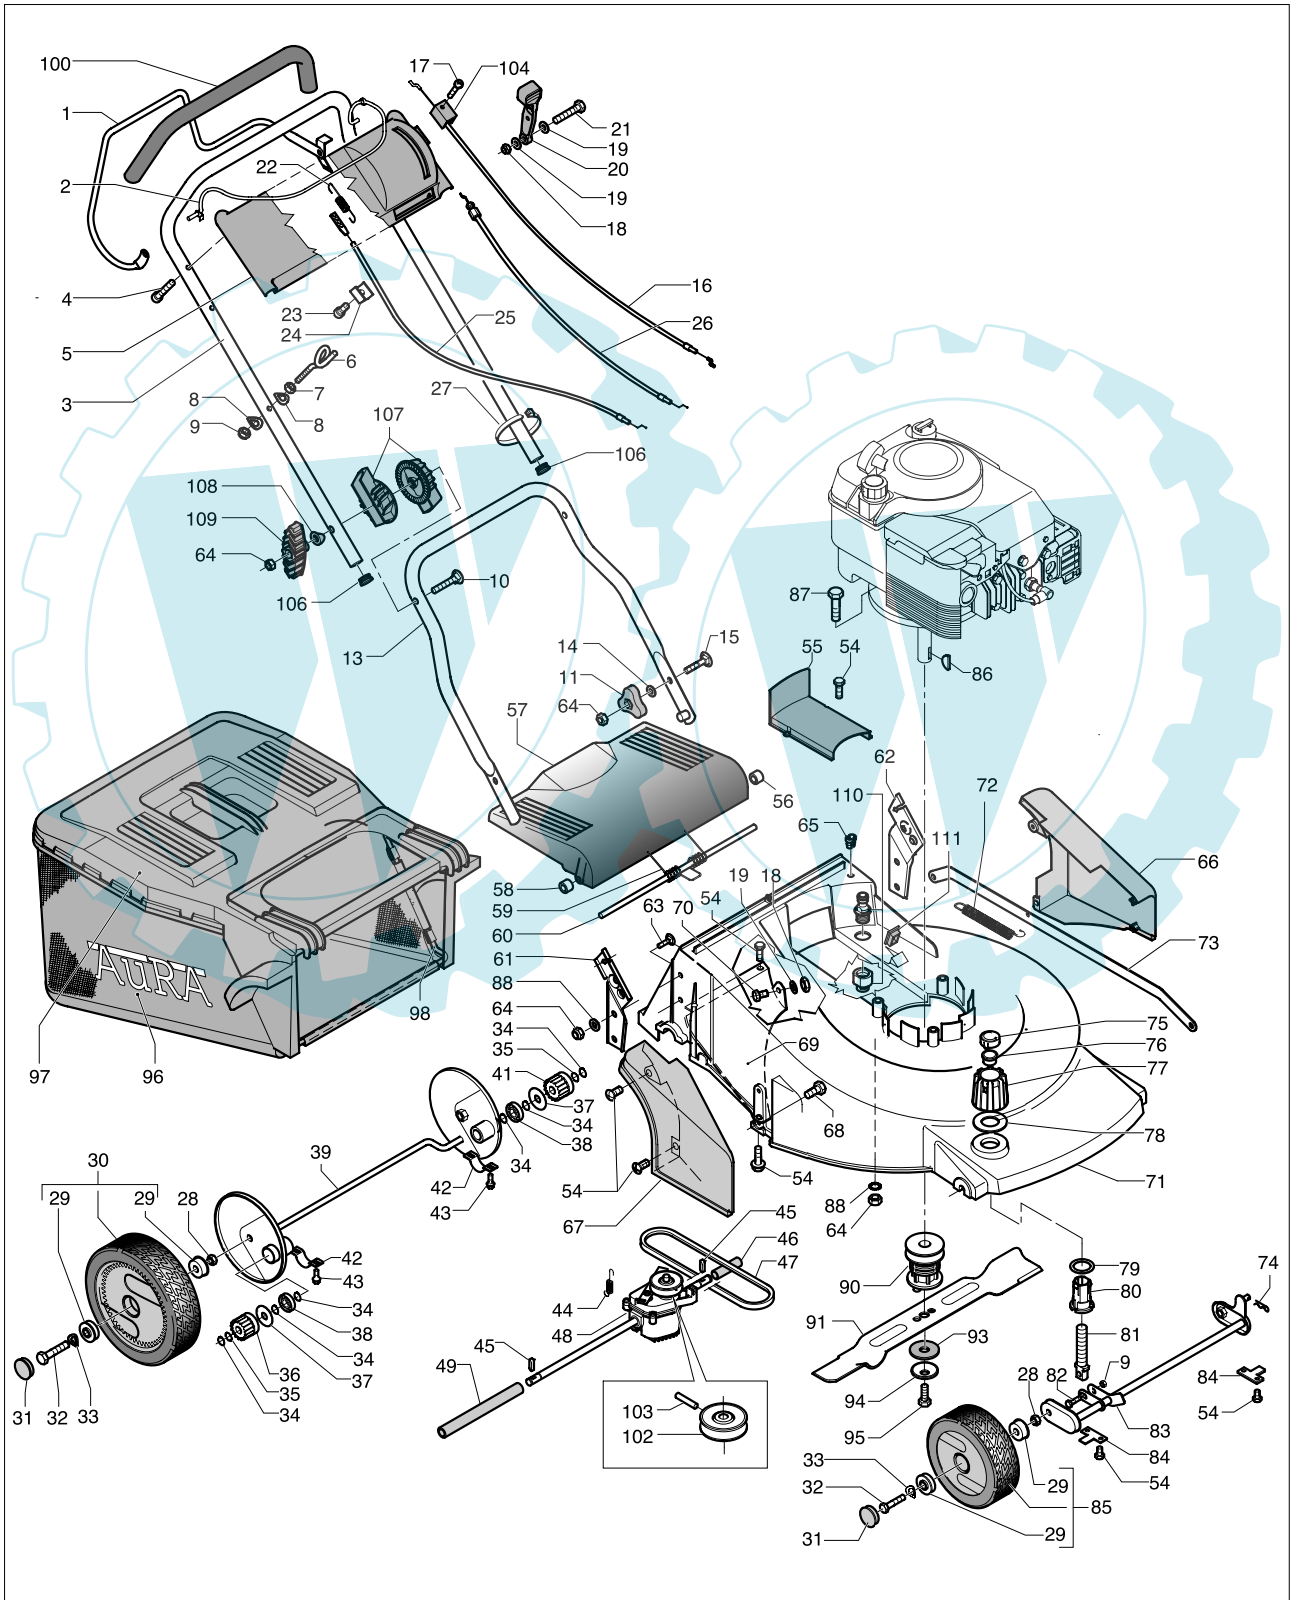

brand	MEP

date	FEB/03	SHEET 1/3

Model

A 550 S

Product number

953875837